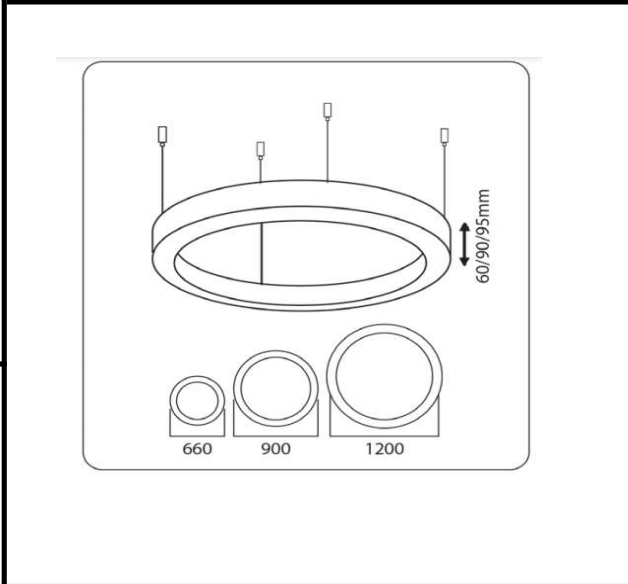

Sovitron Interior Pvt.Ltd.

<b>Model Name</b>	Jetta Ring Pendant /DLARJETDPD-50
<b>Description</b>	Architectural Light

Technical description	Image
-----------------------	-------

<b>Dimension</b>	Dia=900mm H=60/90/95mm
<b>Frame</b>	Aluminium
<b>Color Tempertaure</b>	4000K
<b>Power</b>	50W
<b>Total Luminous Flux</b>	4000 lm
<b>Efficacy</b>	80 lm/W
<b>IP rating</b>	50
<b>Color Rendering</b>	≥80
<b>Mounting</b>	Pendant
<b>Optics</b>	White Opal Diffuser
<b>Dimming</b>	NON-Dimmable
<b>Operating Voltage</b>	220-240 VAC
<b>Standard Lifetime</b>	L70 minimum at 50,000 burning hours

**Dimension diagram**

**Remarks:-**

**Address: Plot #7 Saroorpur-Nangla Industrial Area,Ballabgarh-Sohna Road,Faridabad-121005**  
**Email: info@sovitron.com**